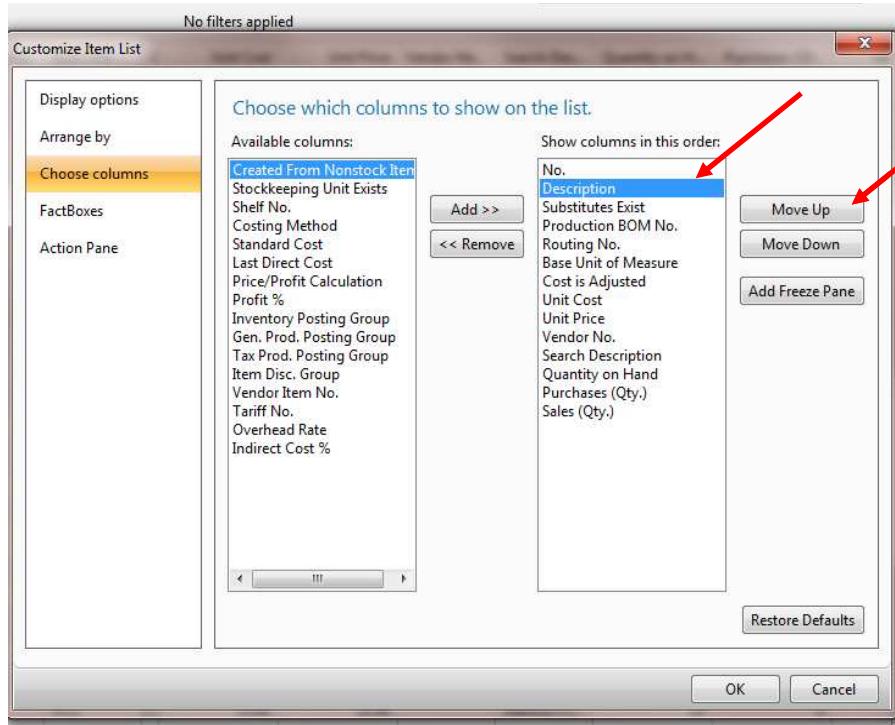

Revised NAV 2009 Item List Screen:

Note that now the first column in the page is Description, and that the default search field is description. This can be done for any List page, so set the page so the first column is the field you search on most frequently.

Description	No.	Substitutes Ex...	Production...	Routing No.	Base Unit ...	C	Unit Cost	Unit Price	Vendor No.	Search Des...	Quantity on H...	Purchases (Qt...	Sal
Computer - TURBO Package	8916-W	No	S-KIT0003		PCS	☐	0.00	288.40	50000	COMPUTE...	-3	0	
Server - Teamwear Package	8920-W	No	S-KIT0004		PCS	☒	0.00	396.60	50000	SERVER - T...	0	0	
Server - Enterprise Package	8924-W	No	S-KIT0005		PCS	☐	0.00	533.60	50000	SERVER - E...	-3	0	
Cabling for LS-100	C-100	No			PCS	☐	15.00	21.00		CABLING F...	33	0	
C Sub Assembly	C1-2	No			EA	☐	54.50	0.00		C SUB ASS...	-44	0	
Frequency filter for LS-100	FF-100	No			PCS	☐	15.00	21.00		FREQUEN...	42	0	
Finished Good #101	FG101	No			EA	☐	366.267	495.00		FINISHED ...	-69	0	
Finished Goods #102	FG102	No			EA	☒	200.57	395.00		FINISHED ...	0	0	
Finished Good #103	FG103	No			EA	☐	143.675	295.00		FINISHED ...	0	0	
Finished Good #104	FG104	No			EA	☒	299.1525	0.00		FINISHED ...	0	0	
Housing LS-100,Oakwood 1...	HS-100	No			PCS	☐	15.00	21.00		HOUSING ...	56	0	
Loudspeaker 100W Oakwoo...	LS-100	No	LS-100		PCS	☐	15.00	21.00		LOUDSPEA...	32	0	
Loudspeakers, White for PC	LS-10PC	No			BOX	☐	25.00	59.00		LOUDSPEA...	38	0	
Loudspeaker, Black, 120W	LS-120	No			PCS	☐	45.00	88.00		LOUDSPEA...	32	0	
Loudspeaker, Cherry, 150W	LS-150	No			PCS	☐	72.00	129.00		LOUDSPEA...	8	0	
Cables for Loudspeakers	LS-2	No			BOX	☐	15.00	21.00		CABLES F...	200	0	
Loudspeaker, Cherry, 75W	LS-75	No			PCS	☐	36.00	79.00		LOUDSPEA...	34	0